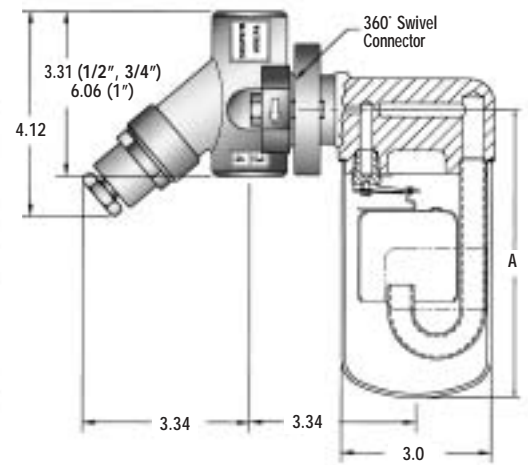

Universal Modules

Dimensions - WSIB450

WSIB450 Trap Module with Universal Connectors

Available in 1/2", 3/4" and 1" sizes in NPT and Socket-Weld Connections

Unit: Inches

WSIB450 A-Dimension 5-7/8"
WSIB450H A-Dimension 6-9/16"

WSIB450 Trap Module
with
WU450 Connector

WSIB450 A-Dimension 5-7/8"
WSIB450H A-Dimension 6-9/16"

WSIB450 Trap Module
with
WU450S Connector (Strainer)

WSIB450 A-Dimension 5-7/8"
WSIB450H A-Dimension 6-9/16"

WSIB450 Trap Module
with
WU450SB Connector (Strainer & Blowdown)