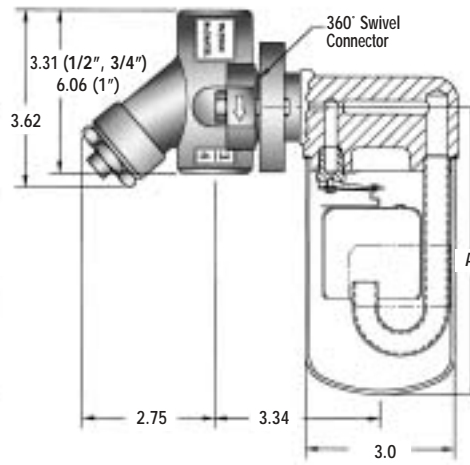

Universal Modules

Dimensions - WSIB450

WSIB450 Trap Module with Universal Connectors

Available in 1/2", 3/4" and 1" sizes in NPT and Socket-Weld Connections

Unit: Inches

WSIB450 A-Dimension 5-7/8"
WSIB450H A-Dimension 6-9/16"

WSIB450 Trap Module
with
WU450 Connector

WSIB450 A-Dimension 5-7/8"
WSIB450H A-Dimension 6-9/16"

WSIB450 Trap Module
with
WU450S Connector (Strainer)

WSIB450 A-Dimension 5-7/8"
WSIB450H A-Dimension 6-9/16"

WSIB450 Trap Module
with
WU450SB Connector (Strainer & Blowdown)