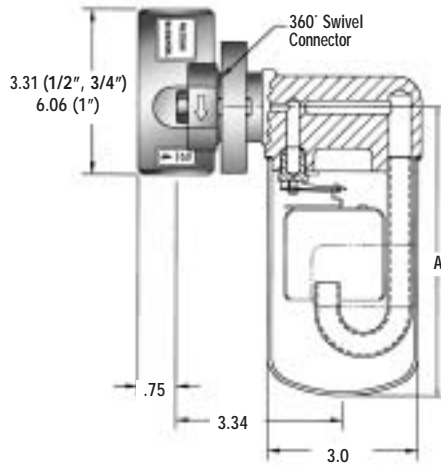

Universal Modules

Dimensions - WSIB450

WSIB450 Trap Module with Universal Connectors

Available in 1/2", 3/4" and 1" sizes in NPT and Socket-Weld Connections

Unit: Inches

WSIB450 A-Dimension 5-7/8"
WSIB450H A-Dimension 6-9/16"

WSIB450 Trap Module
with
WU450 Connector

WSIB450 A-Dimension 5-7/8"
WSIB450H A-Dimension 6-9/16"

WSIB450 Trap Module
with
WU450S Connector (Strainer)

WSIB450 A-Dimension 5-7/8"
WSIB450H A-Dimension 6-9/16"

WSIB450 Trap Module
with
WU450SB Connector (Strainer & Blowdown)